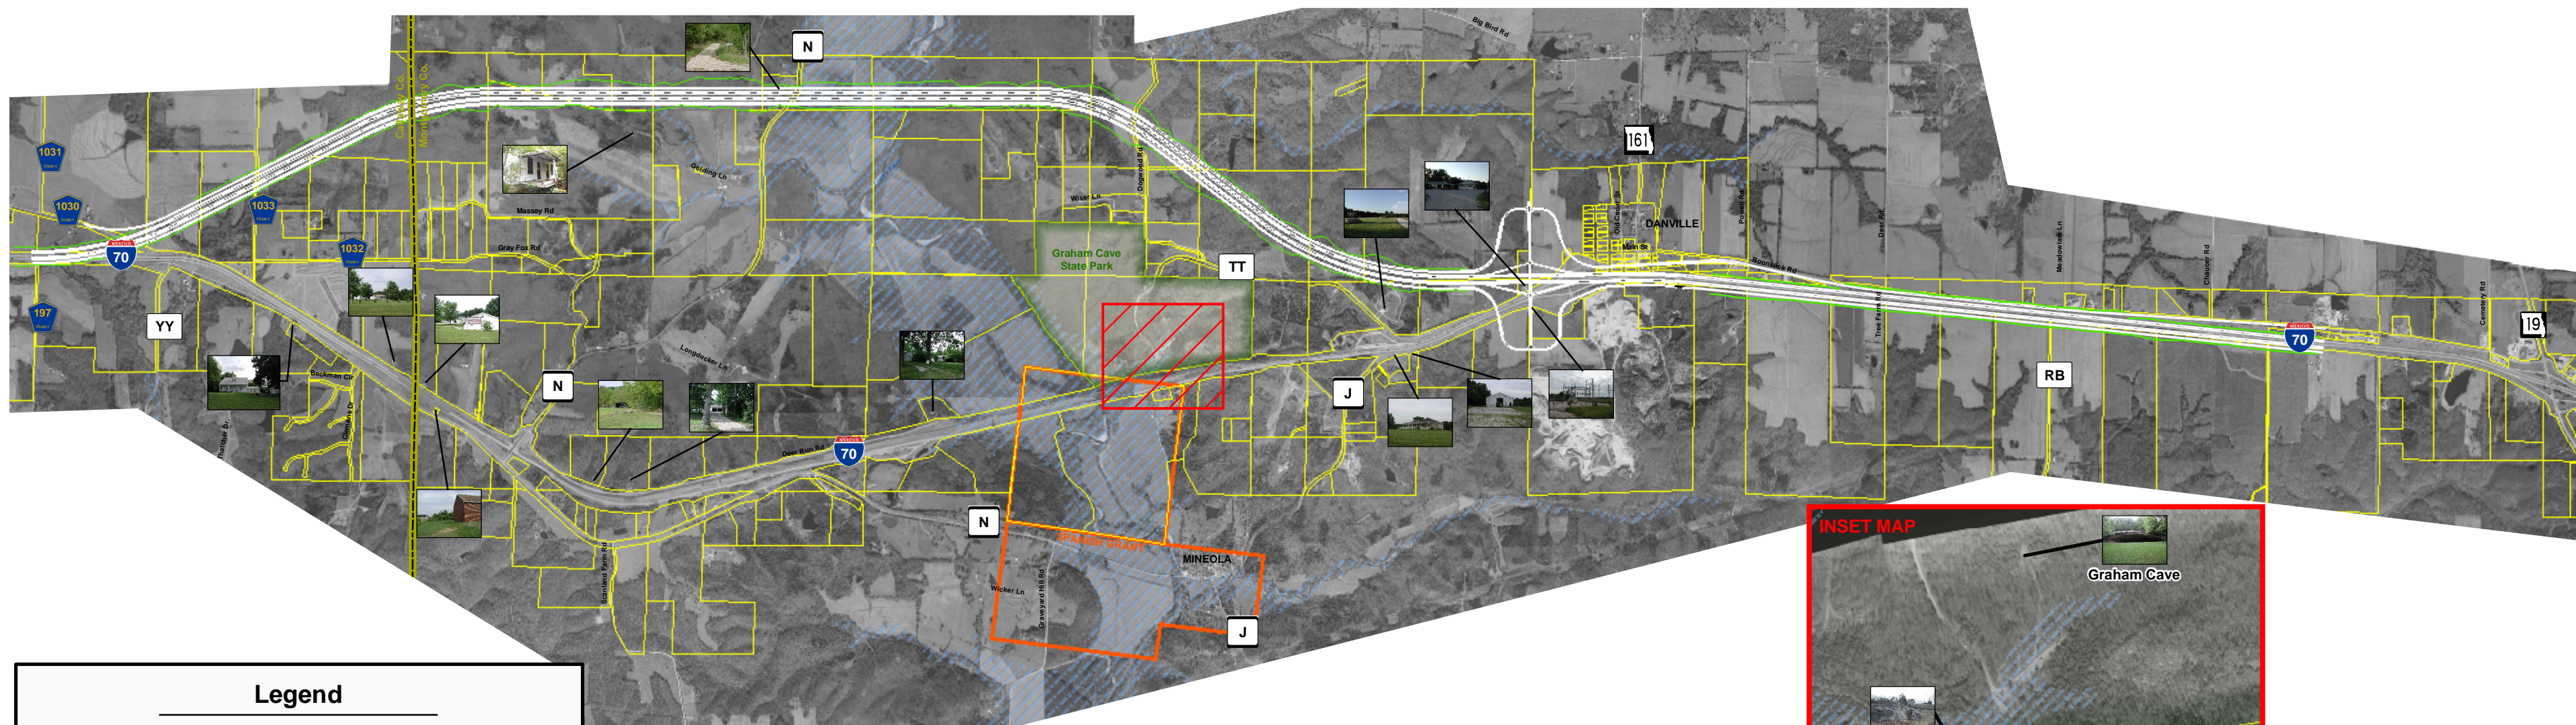

Mineola Hill Area Northern Concept

Legend

| | |
|---------------------|------------------------|
| Northern Concept | Graham Cave State Park |
| Property Boundaries | Spanish Land Grant |
| Construction Limits | Floodplain |
| County Boundaries | |

0 0.25 0.5 1 1.5 2
Miles

Property Boundary Source: Callaway and Montgomery Counties Aerial Date: 2000