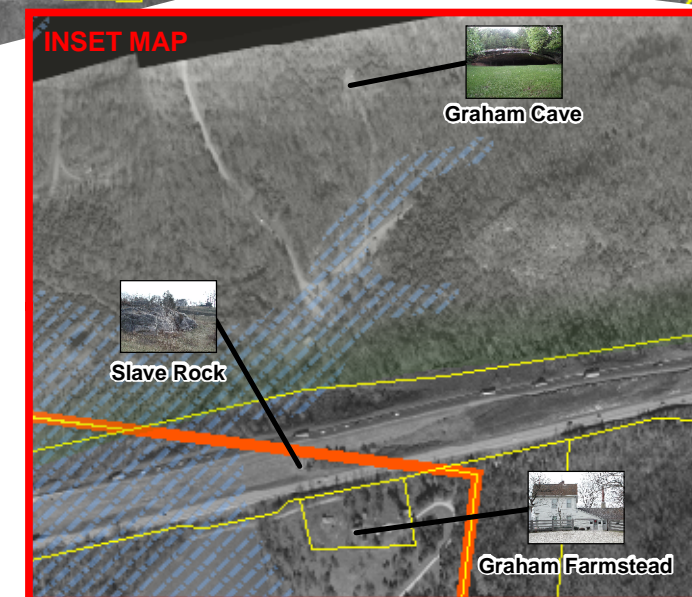

Mineola Hill Area Northern Concept

Legend

| | |
|---------------------|------------------------|
| Northern Concept | Graham Cave State Park |
| Property Boundaries | Spanish Land Grant |
| Construction Limits | Floodplain |
| County Boundaries | |

0 0.25 0.5 1 1.5 2
Miles

Property Boundary Source: Callaway and Montgomery Counties Aerial Date: 2000